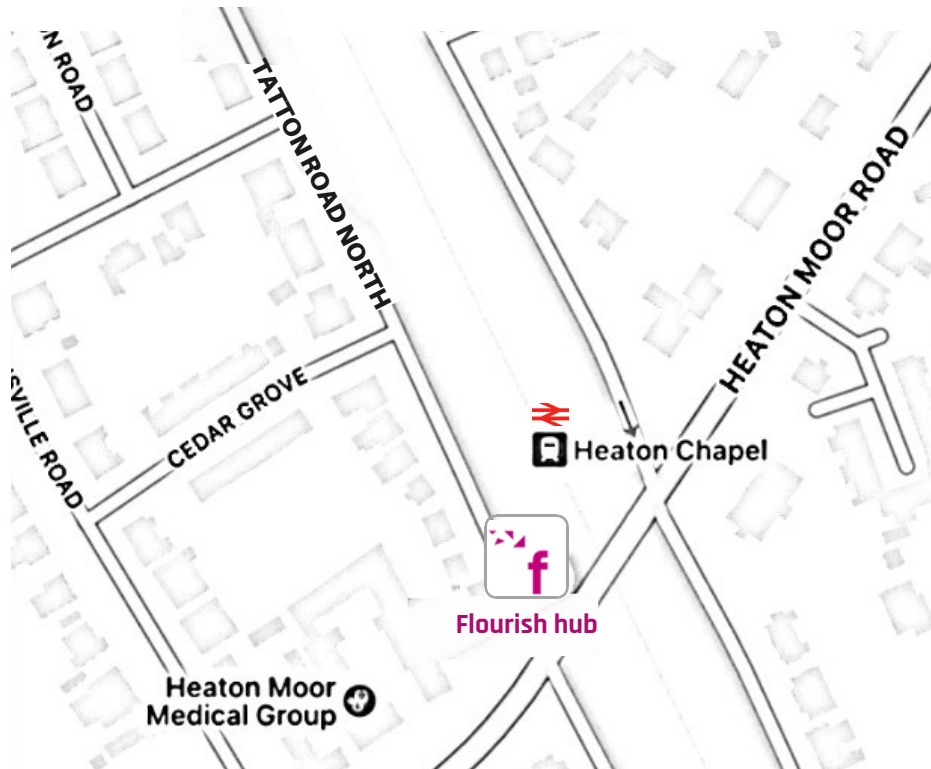

flourish hub

(above Heaton Chapel Station)

2 Tatton Road North, Stockport SK4 4RL

Train - to Heaton Chapel Station

Bus - 42A, 792 & 42

Car - free on street parking on Tatton Road North & side streets

When you get here: The entrance door is on the side of the building, marked with a No. 2 - access to the 1st floor is via a steep staircase, please be aware there is currently no lift